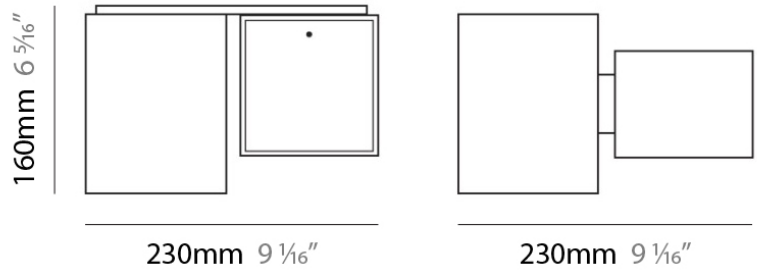

DOMINO SURFACE

D82074

PROJECT	_____
TYPE	_____
NOTES	_____
QUANTITY	_____
DATE	_____

GENERAL

Series: Domino
Brand: Panzeri
Division: Design
Mounting Type: Surface
Mounting Location: Ceiling

PHYSICAL

Shape: Cube
Length (mm): 230
Length (in): 9
Width (mm): 230
Width (in): 9
Height (mm): 160
Height (in): 6 5/16
Light Distribution: Direct
Weight (kg): 1.8
Weight (lbs): 4
Diffuser: Frosted White Glass
Fixture Material: Stainless Steel

ELECTRICAL

Number of Lamps: 2
Lamp Type: LED Retrofit
Lamp Shape: T4
Bulb Included: Bulb Not Included
Total Output Wattage (W): 6
Max. Wattage Per Lamp (W): 3
Lamp Base: G9
Input Voltage (V): 120

LED

OPTICAL

RATINGS AND CERTIFICATIONS

Certified By: CSA Certified to UL and CSA Standards
IP rating: IP40