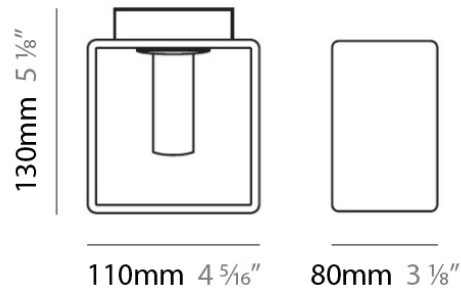

PROJECT	_____
TYPE	_____
NOTES	_____
QUANTITY	_____
DATE	_____

DOMINO SURFACE

D82033-BLK

GENERAL

Series: Domino
Brand: Panzeri
Division: Design
Mounting Type: Surface
Mounting Location: Ceiling
Subcategory: Ambient

PHYSICAL

Shape: Rectangle
Length (mm): 110
Length (in): 4 ⁵/₁₆"
Width (mm): 80
Width (in): 3 ¹/₈"
Height (mm): 130
Height (in): 5 ¹/₈"
Weight (kg): 1.23
Weight (lbs): 2.7
Diffuser: Black Blown Glass
Fixture Material: Glass / Aluminum

ELECTRICAL

Number of Lamps: 1
Lamp Type: LED Retrofit / Halogen
Bulb Included: Bulb Not Included
Total Output Wattage (W): 3 / 35
Max. Wattage Per Lamp (W): 3 / 35
Lamp Base: G9
Input Voltage (V): 120

LED

OPTICAL

RATINGS AND CERTIFICATIONS

Certified By: CSA Certified to UL and CSA Standards
IP rating: IP40