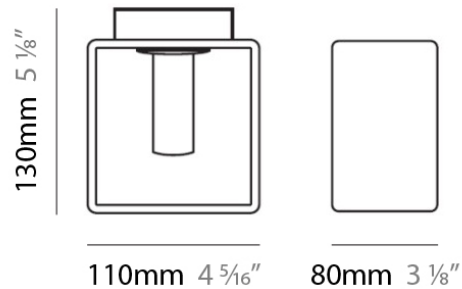

PHYSICAL

Shape: Rectangle
Length (mm): 110
Length (in): 4 ⁵/₁₆"
Width (mm): 80
Width (in): 3 ¹/₈"
Height (mm): 130
Height (in): 5 ¹/₈"
Weight (kg): 1.23
Weight (lbs): 2.7
Diffuser: Black Blown Glass
Fixture Material: Glass / Aluminum

Width (mm): 80 _____

Width (in): 3 ¹/₈ _____

Height (mm): 130 _____

Height (in): 5 ¹/₈ _____

Light Distribution: Direct / Indirect _____

Weight (kg): 1.23 _____

Weight (lbs): 2.71 _____

Diffuser: Matte White Blown Glass _____

DOMINO SURFACE

D82074

PROJECT	_____
TYPE	_____
NOTES	_____
QUANTITY	_____
DATE	_____

GENERAL

Series: Domino
Brand: Panzeri
Division: Design
Mounting Type: Surface
Mounting Location: Ceiling

PHYSICAL

Shape: Cube
Length (mm): 230
Length (in): 9
Width (mm): 230
Width (in): 9
Height (mm): 160
Height (in): 6 5/16
Light Distribution: Direct
Weight (kg): 1.8
Weight (lbs): 4
Diffuser: Frosted White Glass
Fixture Material: Stainless Steel

PHYSICAL

Shape: Rectangle
Length (mm): 330
Length (in): 13
Width (mm): 90
Width (in): 3 1/2
Height (mm): 130
Height (in): 5 1/8
Light Distribution: Downlight
Weight (kg): 2.3
Weight (lbs): 5
Diffuser: Frosted White Glass
Fixture Material: Stainless Steel